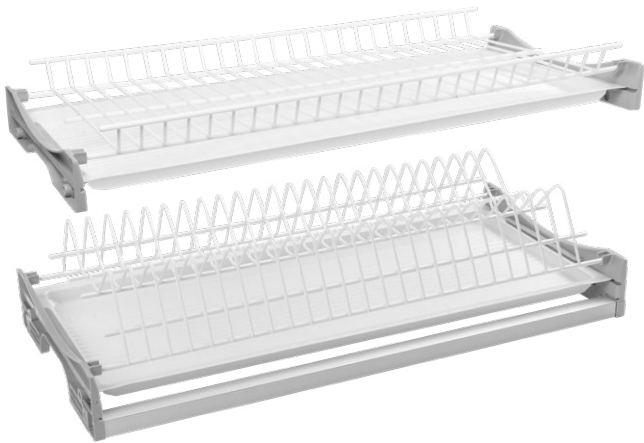

# BASIC I

- ⊕ Built-in dish rack.
- ⊕ Two-level construction.
- ⊕ Available in six different sizes, allowing the product to match cabinet widths from 400 to 900 mm.

- ⊕ Made of high-quality steel.
- ⊕ Includes 1 water-draining tray.
- ⊕ Adjustable, with the possibility of fitting cabinets made of 16 mm and 18 mm thick board.

- ⊕ Available in two colors - chrome and white.
- ⊕ Ideal for use in upper cabinets.

	LW (mm) for 18 mm	LW (mm) for 16 mm	W (mm)		
OC-B1400-10	364	368	400	white	steel + plastic
OC-B1400-01				chrome	
OC-B1500-10	464	468	500	white	
OC-B1500-01				chrome	
OC-B1600-10	564	568	600	white	
OC-B1600-01				chrome	
OC-B1700-10	664	668	700	white	
OC-B1700-01				chrome	
OC-B1800-10	764	768	800	white	
OC-B1800-01				chrome	
OC-B1900-10	864	868	900	white	
OC-B1900-01				chrome	

# BASIC III

- ⊕ Built-in dish rack.
- ⊕ Two-level construction.
- ⊕ Available in six different sizes, allowing the product to match cabinet widths from 400 to 900 mm.

- ⊕ Made of high-quality steel.
- ⊕ Includes 2 water-draining tray.
- ⊕ Adjustable, with the possibility of fitting cabinets made of 16 mm and 18 mm thick board.