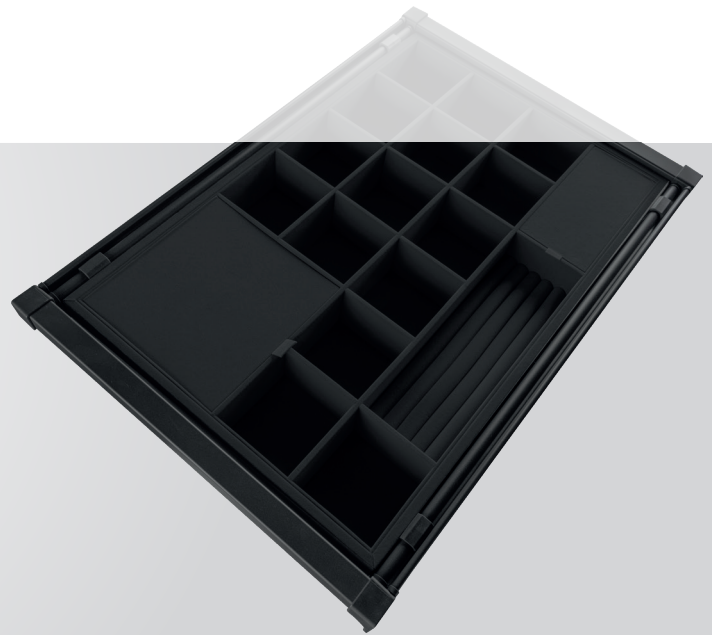

# ELITE

wardrobe

- ⊕ set on undermount drawer slide
- ⊕ soft close
- ⊕ full slide

- ⊕ frame with width adjustment +/- 58 mm
- ⊕ extension of the current color palette (white, anthracite) with a new variant - black
- ⊕ black screws included in the set

- ⊕ 4 size variants
- ⊕ the black color of ELITE accessories perfectly matches the black of the AXIS PRO drawer system

Openwork basket			
index	The width of the wardrobe body	color	material
WG-KOSZ60-20	560-618	black	steel + plastic
WG-KOSZ70-20	660-718		
WG-KOSZ80-20	760-818		
WG-KOSZ90-20	860-918		

Trousers wardrobe drawer bar		
index	color	material
WG-WSPOD-BAR-20	black	aluminium

- ⊕ Rectangular wardrobe rail
- ⊕ Wardrobe rail is made of scratch-resistant material
- ⊕ Extension of the current color palette (white, anthracite) with a new variant - black

# BASIC I

- ⊕ Built-in dish rack.
- ⊕ Two-level construction.
- ⊕ Available in six different sizes, allowing the product to match cabinet widths from 400 to 900 mm.

- ⊕ Made of high-quality steel.
- ⊕ Includes 1 water-draining tray.
- ⊕ Adjustable, with the possibility of fitting cabinets made of 16 mm and 18 mm thick board.