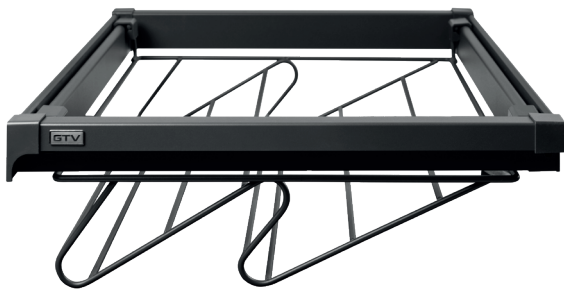

# ELITE

wardrobe

- ⊕ set on undermount drawer slide
- ⊕ soft close
- ⊕ full slide

- ⊕ frame with width adjustment +/- 58 mm
- ⊕ extension of the current color palette (white, anthracite) with a new variant - black
- ⊕ black screws included in the set

# BASIC I

- ⊕ Built-in dish rack.
- ⊕ Two-level construction.
- ⊕ Available in six different sizes, allowing the product to match cabinet widths from 400 to 900 mm.

- ⊕ Made of high-quality steel.
- ⊕ Includes 1 water-draining tray.
- ⊕ Adjustable, with the possibility of fitting cabinets made of 16 mm and 18 mm thick board.

# BASIC III

- ⊕ Built-in dish rack.
- ⊕ Two-level construction.
- ⊕ Available in six different sizes, allowing the product to match cabinet widths from 400 to 900 mm.

- ⊕ Made of high-quality steel.
- ⊕ Includes 2 water-draining tray.
- ⊕ Adjustable, with the possibility of fitting cabinets made of 16 mm and 18 mm thick board.