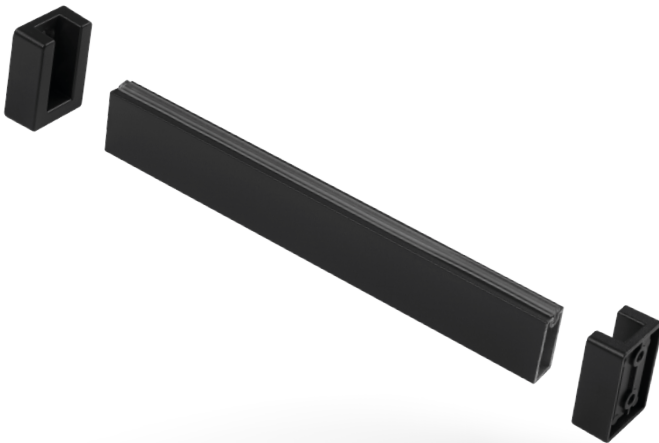

Metal pull out shoes rack			
index	The width of the wardrobe body	color	material
WG-POBUWM60-20	560-618	black	steel + plastic
WG-POBUWM70-20	660-718		
WG-POBUWM80-20	760-818		
WG-POBUWM90-20	860-918		

Trousers wardrobe drawer bar		
index	color	material
WG-WSPOD-BAR-20	black	aluminium

- ⊕ Rectangular wardrobe rail
- ⊕ Wardrobe rail is made of scratch-resistant material
- ⊕ Extension of the current color palette (white, anthracite) with a new variant - black