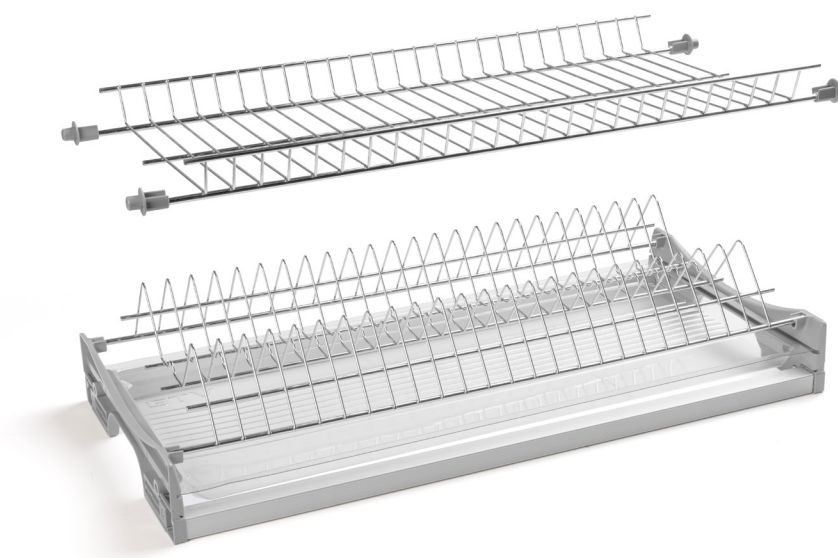

# BASIC I

- ⊕ Built-in dish rack.
- ⊕ Two-level construction.
- ⊕ Available in six different sizes, allowing the product to match cabinet widths from 400 to 900 mm.

- ⊕ Made of high-quality steel.
- ⊕ Includes 1 water-draining tray.
- ⊕ Adjustable, with the possibility of fitting cabinets made of 16 mm and 18 mm thick board.

- ⊕ Available in two colors - chrome and white.
- ⊕ Ideal for use in upper cabinets.

	LW (mm) for 18 mm	LW (mm) for 16 mm	W (mm)		
OC-B1400-10	364	368	400	white	steel + plastic
OC-B1400-01				chrome	
OC-B1500-10	464	468	500	white	
OC-B1500-01				chrome	
OC-B1600-10	564	568	600	white	
OC-B1600-01				chrome	
OC-B1700-10	664	668	700	white	
OC-B1700-01				chrome	
OC-B1800-10	764	768	800	white	
OC-B1800-01				chrome	
OC-B1900-10	864	868	900	white	
OC-B1900-01				chrome	

# BASIC III

- ⊕ Built-in dish rack.
- ⊕ Two-level construction.
- ⊕ Available in six different sizes, allowing the product to match cabinet widths from 400 to 900 mm.

- ⊕ Made of high-quality steel.
- ⊕ Includes 2 water-draining tray.
- ⊕ Adjustable, with the possibility of fitting cabinets made of 16 mm and 18 mm thick board.