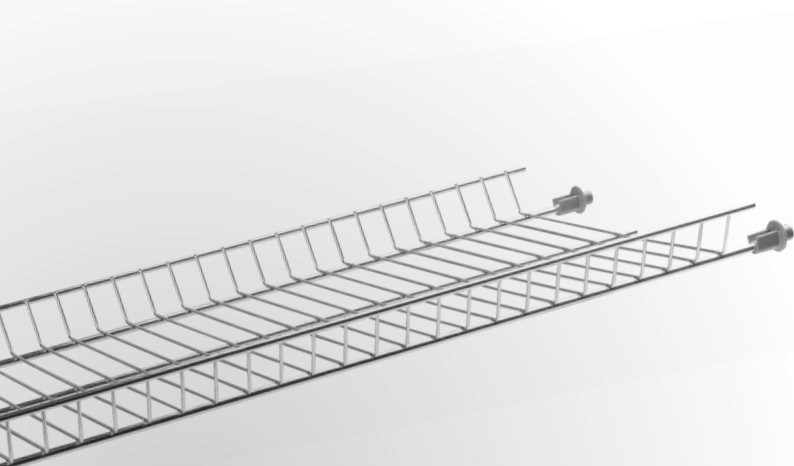

			 mm		
WG-RRPSET-A-20M	Rectangular rail socket	without cover	3000	black	aluminium
WG-RRPSET-B-20M	Rectangular rail socket	with cover	3000	black	aluminium
WG-RDRO-20M	Wardrobe rail	with sockets, without caps	-	black	ZnAl
WG-RDRP-20M	Wardrobe rail	with sockets and caps	-	black	ZnAl

# BASIC I

- ⊕ Built-in dish rack.
- ⊕ Two-level construction.
- ⊕ Available in six different sizes, allowing the product to match cabinet widths from 400 to 900 mm.

- ⊕ Made of high-quality steel.
- ⊕ Includes 1 water-draining tray.
- ⊕ Adjustable, with the possibility of fitting cabinets made of 16 mm and 18 mm thick board.