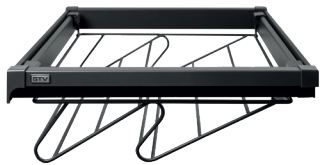

Pull out shoes rack			
index	The width of the wardrobe body	color	material
WG-POBUW60-20	560-618	black	steel + plastic
WG-POBUW70-20	660-718		
WG-POBUW80-20	760-818		
WG-POBUW90-20	860-918