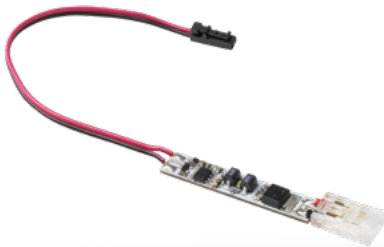

### **LED GLAX**

dimnable touchless  
LED switch

drawer systems