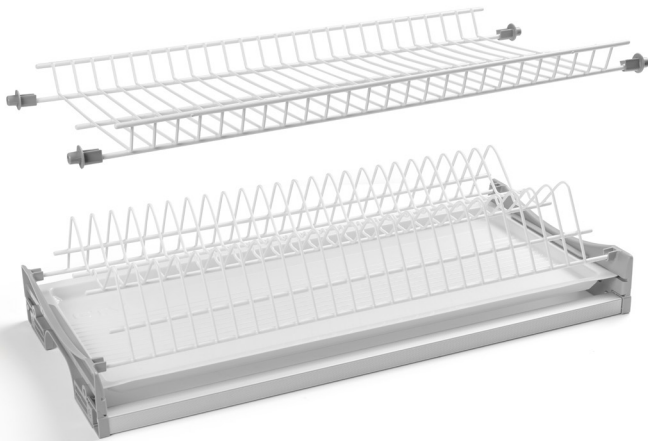

Trousers wardrobe drawer bar		
index	color	material
WG-WSPOD-BAR-20	black	aluminium

- ⊕ Rectangular wardrobe rail
- ⊕ Wardrobe rail is made of scratch-resistant material
- ⊕ Extension of the current color palette (white, anthracite) with a new variant - black

## RAIL SOCKET

- ⊕ Application for mounting a wardrobe rail
- ⊕ Mounting the rail to the sides of the wardrobe
- ⊕ Extension of the current color palette (white, anthracite) with a new variant - black

The black color of ELITE accessories perfectly matches the black of the AXIS PRO drawer system.

			 mm		
WG-RRPSET-A-20M	Rectangular rail socket	without cover	3000	black	aluminium
WG-RRPSET-B-20M	Rectangular rail socket	with cover	3000	black	aluminium
WG-RDRO-20M	Wardrobe rail	with sockets, without caps	-	black	ZnAl
WG-RDRP-20M	Wardrobe rail	with sockets and caps	-	black	ZnAl

# BASIC I

- ⊕ Built-in dish rack.
- ⊕ Two-level construction.
- ⊕ Available in six different sizes, allowing the product to match cabinet widths from 400 to 900 mm.

- ⊕ Made of high-quality steel.
- ⊕ Includes 1 water-draining tray.
- ⊕ Adjustable, with the possibility of fitting cabinets made of 16 mm and 18 mm thick board.