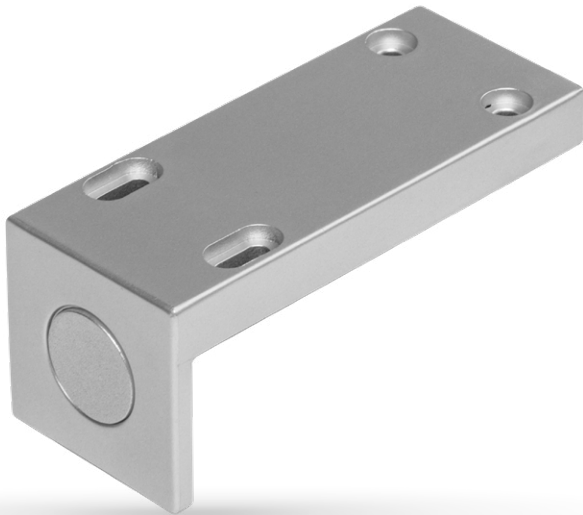

## Dimmable Touch Switch **RING**

- ⊕ Dedicated switch for turning on, off, and dimming LED fixtures and LED strips.
- ⊕ Dimming function activated by pressing and holding the switch.

- ⊕ Easy to mount and connect.
- ⊕ Aesthetic finish and minimalist design make this switch a universal component for installations.
- ⊕ Comes with 2x2m cables with mini amp connectors.

## Edge Dimmable Touch Switch **BORD**

- ⊕ Used for turning on, off, and dimming LED light fixtures and strips.
- ⊕ A short touch turns the light on or off, while a long touch dims or brightens the lighting.
- ⊕ Power supply: 12V, 24V, max 16A.