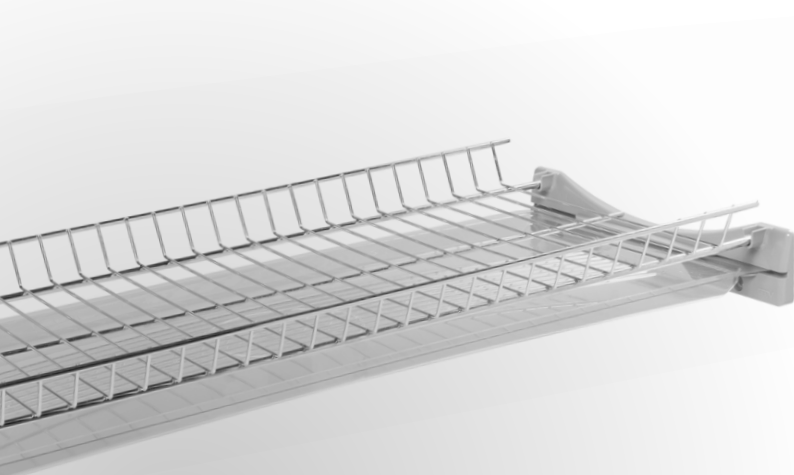

# BASIC I

- ⊕ Built-in dish rack.
- ⊕ Two-level construction.
- ⊕ Available in six different sizes, allowing the product to match cabinet widths from 400 to 900 mm.

- ⊕ Made of high-quality steel.
- ⊕ Includes 1 water-draining tray.
- ⊕ Adjustable, with the possibility of fitting cabinets made of 16 mm and 18 mm thick board.

# BASIC III

- ⊕ Built-in dish rack.
- ⊕ Two-level construction.
- ⊕ Available in six different sizes, allowing the product to match cabinet widths from 400 to 900 mm.

- ⊕ Made of high-quality steel.
- ⊕ Includes 2 water-draining tray.
- ⊕ Adjustable, with the possibility of fitting cabinets made of 16 mm and 18 mm thick board.