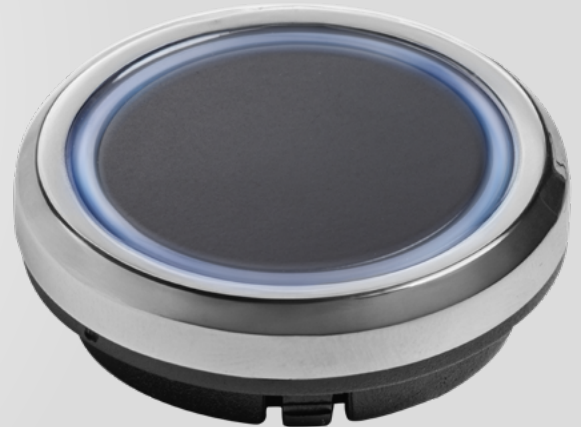

## Furniture Socket **AVARO**

- + Countertop recessed socket.
- + Refreshed model now featuring USB-C (USB A+C) port.
- + Choice of French or Schuko sockets.

- + Option for reverse mounting - under hanging cabinets - and side mounting - on the sides of cabinets and kitchen islands.
- + Compact size and easy installation.
- + Cable length: 1.5 m.

## Dimmable Touch Switch **RING**

- ⊕ Dedicated switch for turning on, off, and dimming LED fixtures and LED strips.
- ⊕ Dimming function activated by pressing and holding the switch.

- ⊕ Easy to mount and connect.
- ⊕ Aesthetic finish and minimalist design make this switch a universal component for installations.
- ⊕ Comes with 2x2m cables with mini amp connectors.