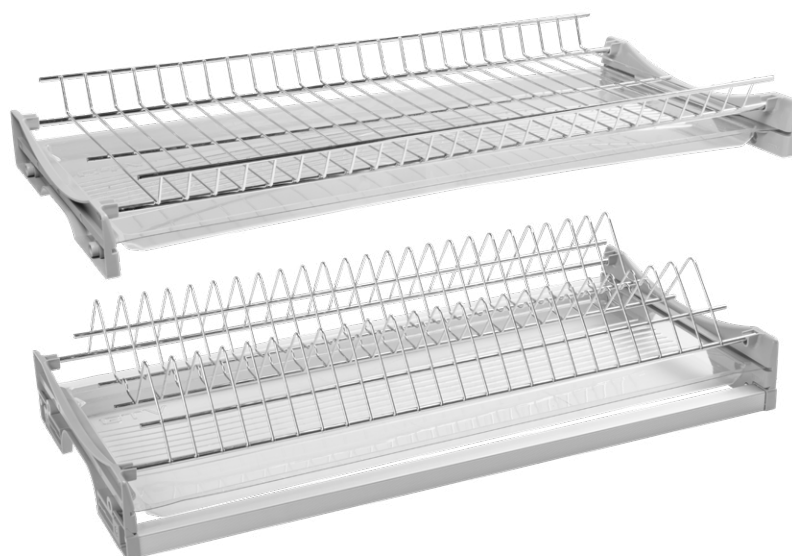

LW (mm) for 18 mm	LW (mm) for 16 mm	W (mm)		
OC-B3400-10	364	368	400	white	steel + plastic
OC-B3400-01				chrome	
OC-B3500-10	464	468	500	white	
OC-B3500-01				chrome	
OC-B3600-10	564	568	600	white	
OC-B3600-01				chrome	
OC-B3700-10	664	668	700	white	
OC-B3700-01				chrome	
OC-B3800-10	764	768	800	white	
OC-B3800-01				chrome	
OC-B3900-10	864	868	900	white	
OC-B3900-01				chrome	

* LW - internal cabinet width for specified board thickness

* W - external cabinet width