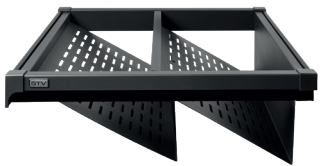

Metal pull out shoes rack			
index	The width of the wardrobe body	color	material
WG-POBUWM60-20	560-618	black	steel + plastic
WG-POBUWM70-20	660-718		
WG-POBUWM80-20	760-818		
WG-POBUWM90-20	860-918