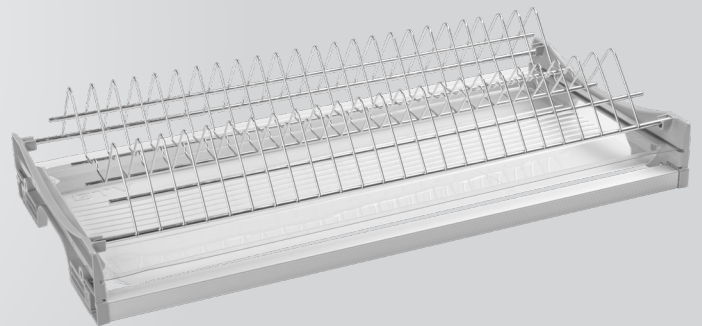

Trousers wardrobe drawer bar		
index	color	material
WG-WSPOD-BAR-20	black	aluminium

- ⊕ Rectangular wardrobe rail
- ⊕ Wardrobe rail is made of scratch-resistant material
- ⊕ Extension of the current color palette (white, anthracite) with a new variant - black

			 mm		
WG-RRPSET-A-20M	Rectangular rail socket	without cover	3000	black	aluminium
WG-RRPSET-B-20M	Rectangular rail socket	with cover	3000	black	aluminium
WG-RDRO-20M	Wardrobe rail	with sockets, without caps	-	black	ZnAl
WG-RDRP-20M	Wardrobe rail	with sockets and caps	-	black	ZnAl

# BASIC I

- ⊕ Built-in dish rack.
- ⊕ Two-level construction.
- ⊕ Available in six different sizes, allowing the product to match cabinet widths from 400 to 900 mm.

- ⊕ Made of high-quality steel.
- ⊕ Includes 1 water-draining tray.
- ⊕ Adjustable, with the possibility of fitting cabinets made of 16 mm and 18 mm thick board.