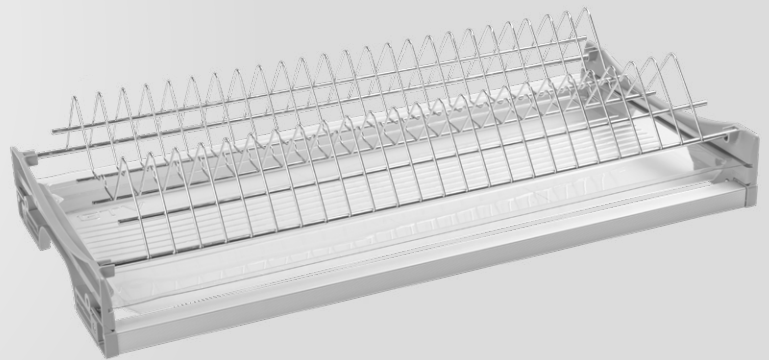

# BASIC I

- ⊕ Built-in dish rack.
- ⊕ Two-level construction.
- ⊕ Available in six different sizes, allowing the product to match cabinet widths from 400 to 900 mm.

- ⊕ Made of high-quality steel.
- ⊕ Includes 1 water-draining tray.
- ⊕ Adjustable, with the possibility of fitting cabinets made of 16 mm and 18 mm thick board.

- ⊕ Available in two colors - chrome and white.
- ⊕ Ideal for use in upper cabinets.

	LW (mm) for 18 mm	LW (mm) for 16 mm	W (mm)		
OC-B1400-10	364	368	400	white	steel + plastic
OC-B1400-01				chrome	
OC-B1500-10	464	468	500	white	
OC-B1500-01				chrome	
OC-B1600-10	564	568	600	white	
OC-B1600-01				chrome	
OC-B1700-10	664	668	700	white	
OC-B1700-01				chrome	
OC-B1800-10	764	768	800	white	
OC-B1800-01				chrome	
OC-B1900-10	864	868	900	white	
OC-B1900-01				chrome	

\* LW - internal cabinet width for specified board thickness

\* W - external cabinet width

# BASIC III

- ⊕ Built-in dish rack.
- ⊕ Two-level construction.
- ⊕ Available in six different sizes, allowing the product to match cabinet widths from 400 to 900 mm.

- ⊕ Made of high-quality steel.
- ⊕ Includes 2 water-draining tray.
- ⊕ Adjustable, with the possibility of fitting cabinets made of 16 mm and 18 mm thick board.