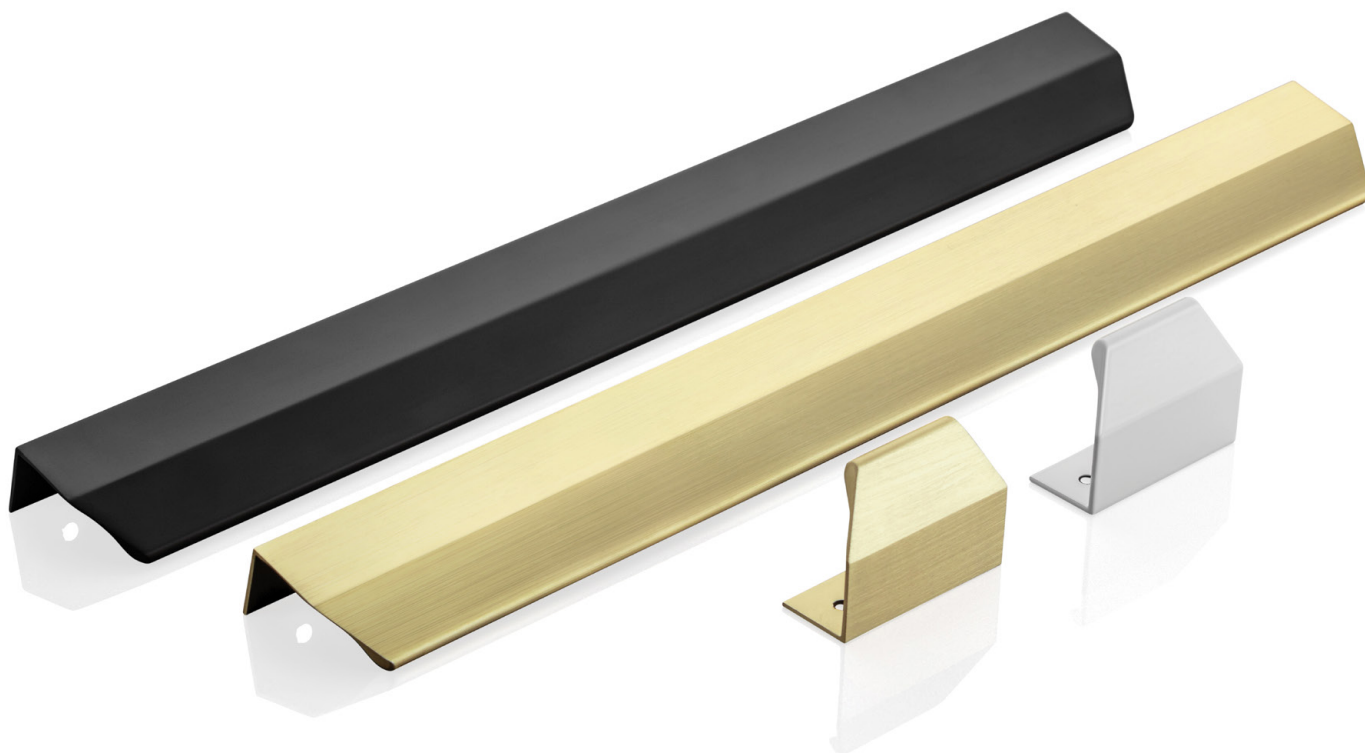

TREX CROSS

aluminium

⊕ **Technical information on page 35**
Informacje techniczne na str. 35

The TREX CROSS LONG collection is complemented by TREX CROSS handles in sizes: 32 mm and 320 mm.

Kolekcję TREX CROSS LONG uzupełniają uchwyty TREX-CROSS w rozmiarach: 32 mm i 320 mm.

Finish <i>Wykończenie</i>	Index <i>Indeks</i>
white matt <i>biały mat</i>	UA-TREX-CROSS-32-10M UA-TREX-CROSS-320-10M
black matt <i>czarny mat</i>	UA-TREX-CROSS-32-20M UA-TREX-CROSS-320-20M
bright brushed gold <i>jasne złoto szczotkowane</i>	UA-TREX-CROSS-32-22 UA-TREX-CROSS-320-22