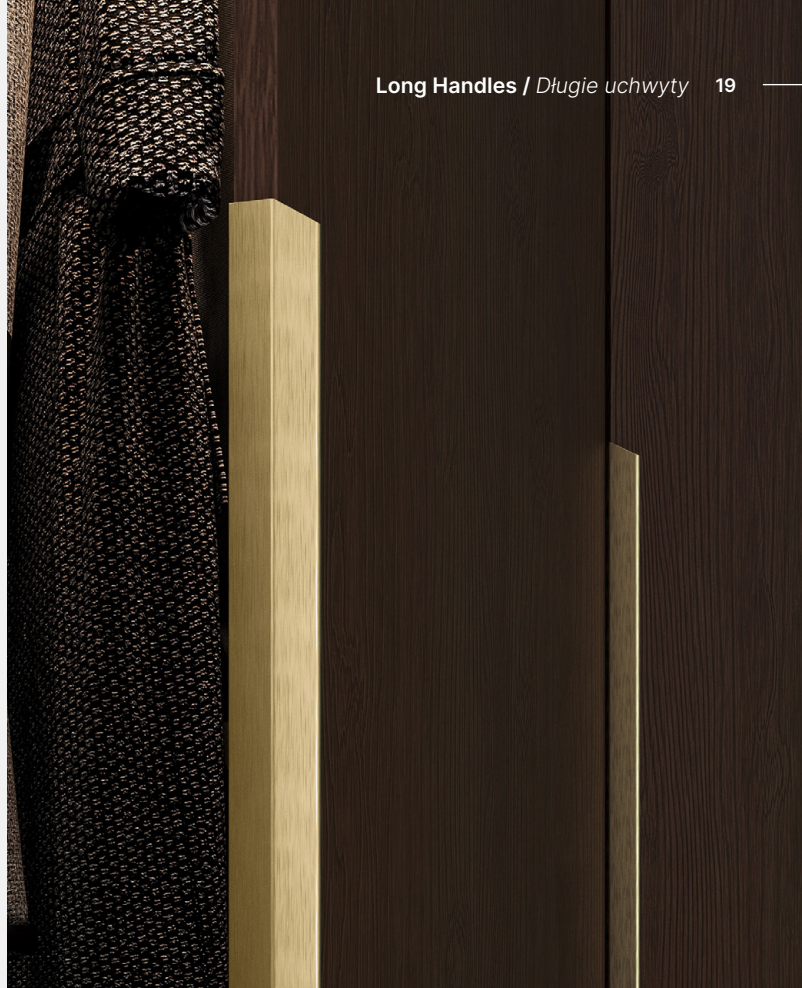

# Aesthetics in a modern form

*Estetyka w nowoczesnym wydaniu*

The simple design of edge handles strikes a balance between decoration and ergonomics. As a result, the handles don't overpower the overall look but blend harmoniously with the design and style of the furniture. TREX CROSS LONG is a perfect fit for modern interiors, where a minimalist look and subtle details are key. The collection has been complemented by short TREX CROSS handles – together they provide a complementary solution for interior design.