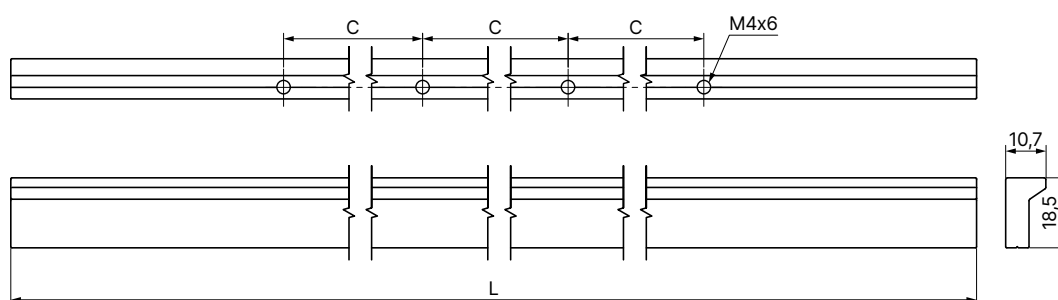

PILLAR LONG

05	10M	20M	22	C mm	L mm
UA-PILLAR-1200-05	UA-PILLAR-1200-10M	UA-PILLAR-1200-20M	UA-PILLAR-1200-22	3 × 352	1200